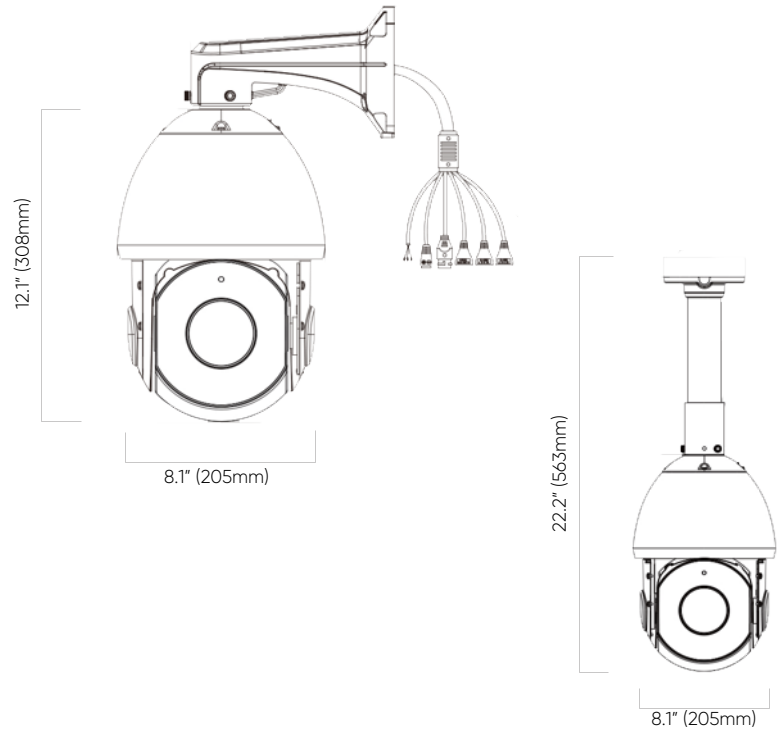

AVC-NPTZ81X36L

8MP FULL-SIZE PTZ DOME NETWORK CAMERA

8MP FULL-SIZE PTZ DOME NETWORK CAMERA

8MP PTZ DOME NETWORK CAMERA WITH INFINITE-STAR™ FEATURES

The AVYCON AVC-NPTZ81X36L camera is a 8MP 36X PTZ Dome Network Camera using InfiniteStar™ technology, with an ultra-low 0.006 lux sensitivity, providing crisp color images of the environment even at night. This camera supports True Day and Night mode, PoE, and up to 984ft. of Smart IR Illumination. The camera also features Alarm Input/Output connections, Audio Input/Output, a microSD slot (256GB max capacity), and is ONVIF Profile G, Q, S, T and API Compliant. Optional accessories for this camera include Junction Box, Wall, Ceiling, Pole and Corner Mounts.

FUNCTIONS

- 8MP (3840 × 2160) @ 30fps / 2160P @ 30fps
- Max. resolution: 3840 x 2160
- Supports Smart H.265/H.264 encoding
- True Day & Night ICR with InfiniteStar™ Technology
- Up to 0.006Lux Sensitivity with InfiniteStar™ Technology
- Up to 984ft. IR Illumination
- IR Anti-reflection Design
- 36X Optical Zoom
- 3D DNR, True WDR, HLC, BLC and ROI encoding
- 360° Endless Pan
- Supports PTZ Auto Tracking
- 1 channel Audio input; 1 channel Audio output
- 4 channel Alarm input; 2 channel Alarm output
- Built-in micro SD card slot (max. 256 GB)
- AC 24V (3A) / PoE+ (802.3at, 25.5W Max)
- IP66 Ingress Protection
- Supports remote access with Windows, macOS, iOS and Android
- Operating Temperature: -40°F - 140°F, less than 90% RH

DIMENSIONS

Unit : inch (mm)

OPTIONAL ACCESSORIES

AVM-P-DDMTS-A1

AVM-P-PMT-A1

AVM-P-CMT-A1

AVM-P-PWMTL-A1

(Included)